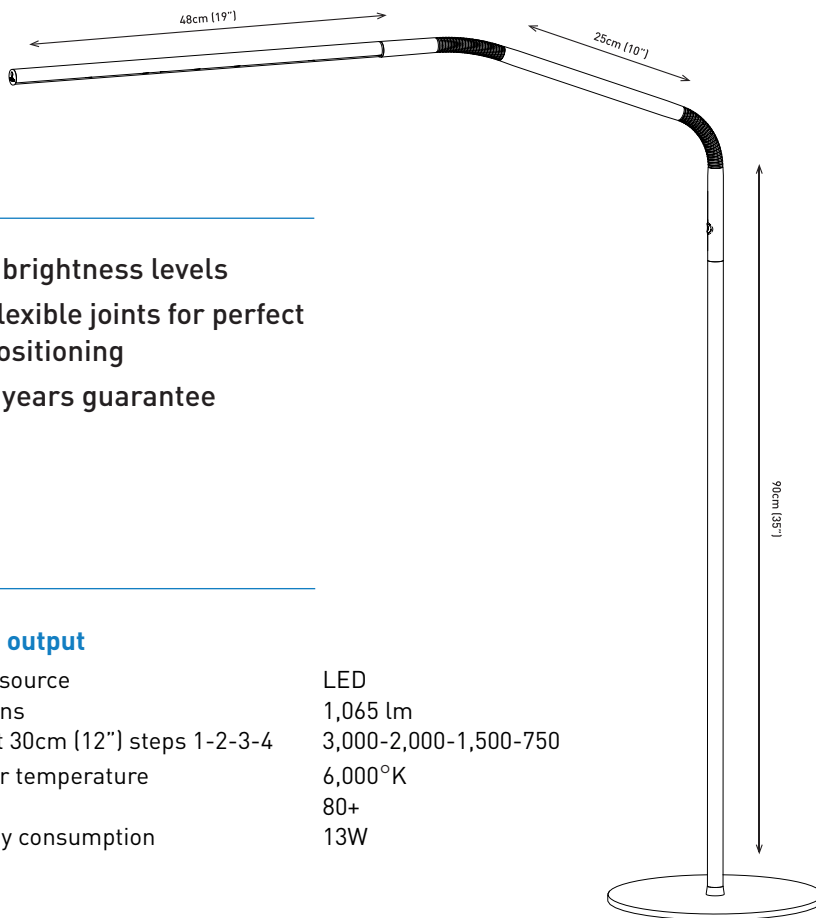

3,000 Lux at 30cm (12")

4 brightness levels

office@daylight-lampen-leuchten.de

Slimline 3™

D35118

FLOOR LAMP

FEATURES

- Aluminium shade with full length diffuser
- Better spread of light and diffusion
- 4 brightness levels
- Flexible joints for perfect positioning
- 2 years guarantee

SPECIFICATIONS

Product information

Weight	3.3kg (7.4lb)
Colour	brushed steel
Cable length	2.4m (94.5")

Light output

Light source	LED
Lumens	1,065 lm
Lux at 30cm (12") steps 1-2-3-4	3,000-2,000-1,500-750
Colour temperature	6,000°K
CRI	80+
Energy consumption	13W

Packaging information

Height	79cm (31")
Width	31cm (12")
Depth	6.6cm (2.6")
Packed weight	4.3kg (9.5lb)
Products per master carton	2

ACCESSORIES

D91707 Magnifying arm

- 13cm (5") diameter rimless lens, 1.75X magnification (3 diopters), clip-on flexible arm with 57cm (22.4") maximum reach